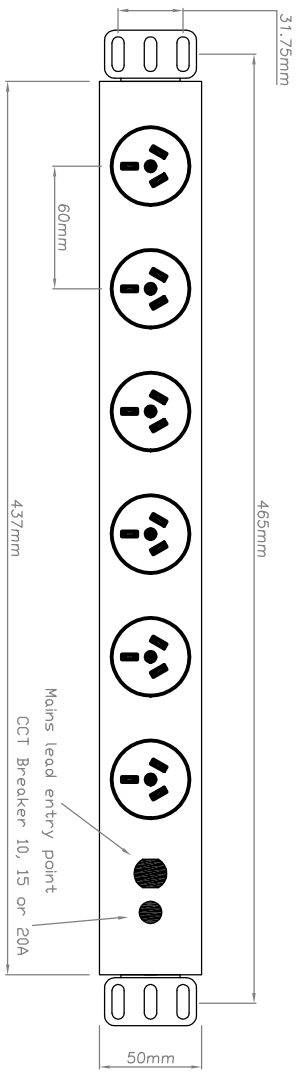

Front view

CCT Breaker 10, 15 or 20A

Top view

Front view

Top view

6 way and 10 way SAA horizontal PDU