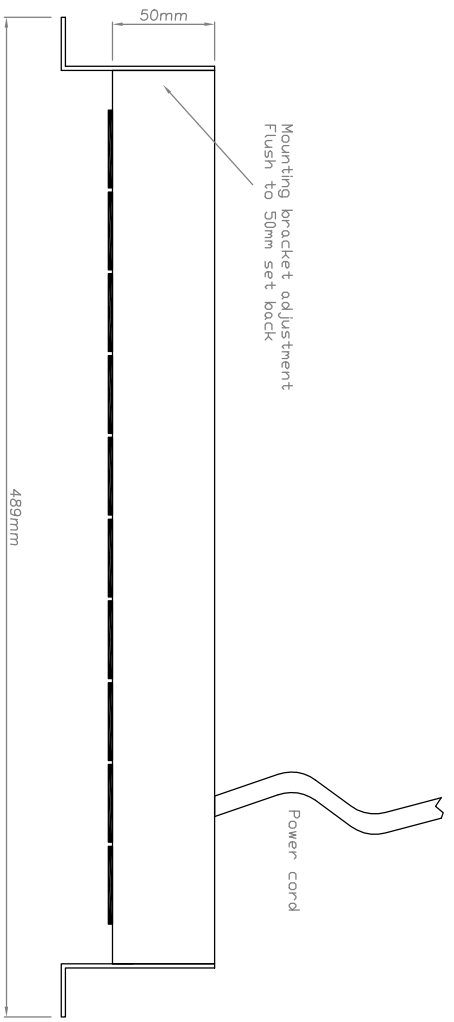

Front view

CCT Breaker 10, 15 or 20A

Top view

Front view

Top view

6 way and 10 way SAA horizontal PDU