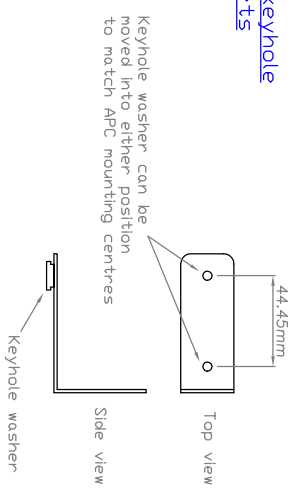

Layout

Dimensions: 50mm Wide, 45mm Deep, 865mm long

Mounting bracket configurations

Alternate APC keyhole mounting brackets

10 way SAA vertical PDU