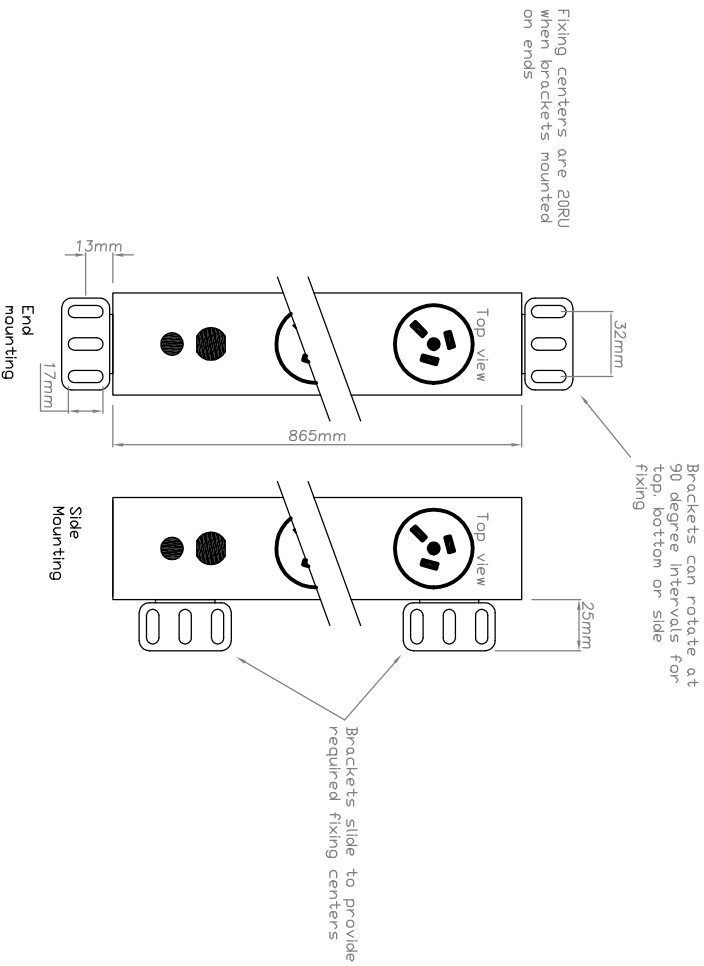

Layout

Dimensions: 50mm Wide, 45mm Deep, 865mm long

Mounting bracket configurations

Alternate APC keyhole mounting brackets

10 way SAA vertical PDU