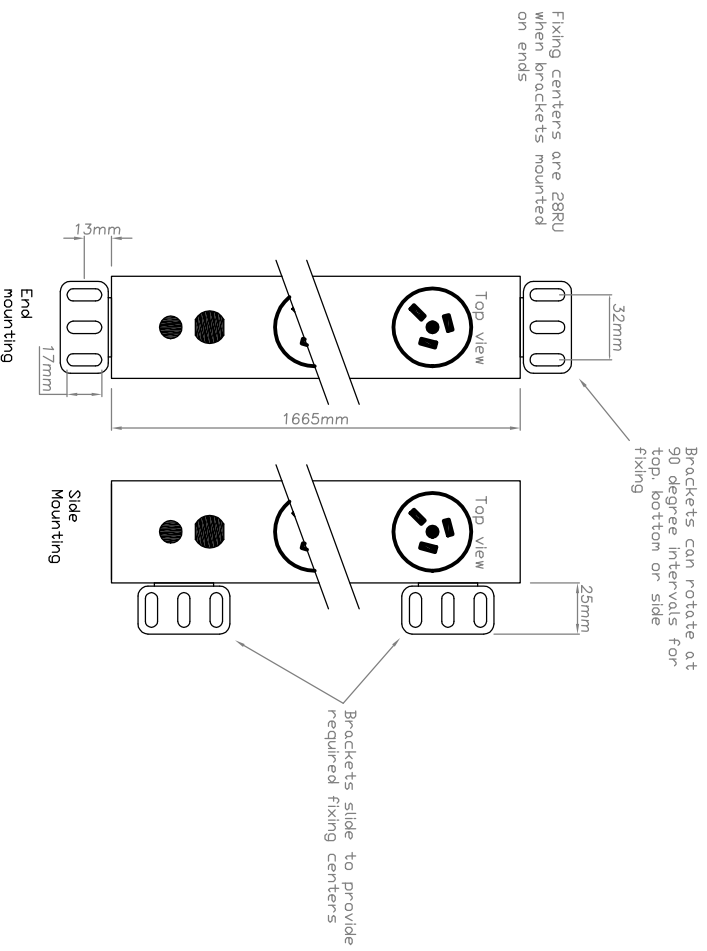

Layout

Dimensions: 50mm Wide, 45mm Deep, 1220mm long

Mounting bracket configurations

Alternate APC keyhole mounting brackets

**20 way SAA vertical PDU**