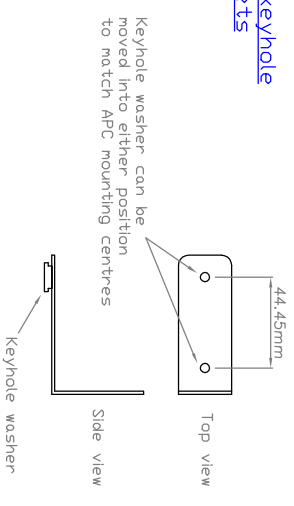

Layout

Dimensions: 50mm Wide, 45mm Deep, 1220mm long

Mounting bracket configurations

Alternate APC keyhole mounting brackets

**20 way SAA vertical PDU**