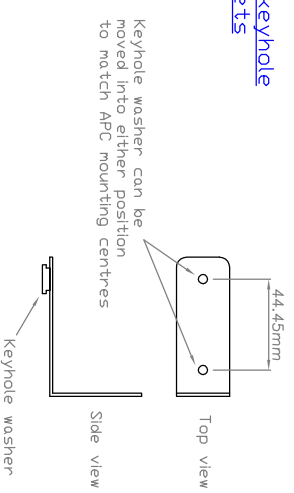

Alternate APC keyhole mounting brackets

20 way SAA vertical PDU - Tall version