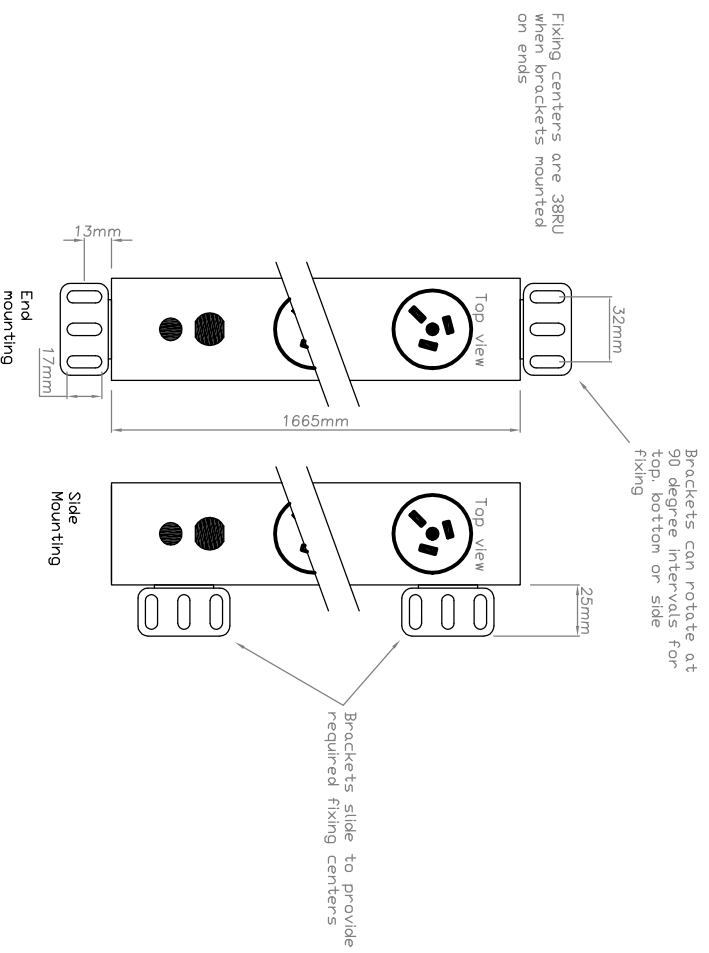

## Layout

Dimensions: 50mm Wide, 45mm Deep, 1665mm long

## Tall version

### Mounting bracket configurations

## 20 way SAA vertical PDU - Tall version